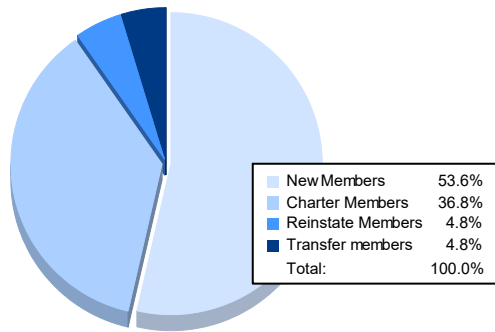

Year	New Clubs	Dropped Clubs	Gain/ Loss Clubs	New Members	Charter Members	Reinstate Members	Transfer Members	Total Member Added	Total Members Dropped	Gain/ Loss Members
2016-2017	0	0	0	121	1	2	3	127	185	-58
2017-2018	0	0	0	151	0	1	8	160	175	-15
2018-2019	0	0	0	107	0	6	3	116	163	-47
2019-2020	1	1	0	94	23	3	4	124	170	-46
2020-2021	2	1	1	67	46	6	6	125	153	-28
<b>Average</b>	<b>1</b>	<b>0</b>	<b>0</b>	<b>108</b>	<b>14</b>	<b>4</b>	<b>5</b>	<b>130</b>	<b>169</b>	<b>-39</b>

### Membership Composition June 2021 Cumulative

### Gender Composition June 2021 Cumulative