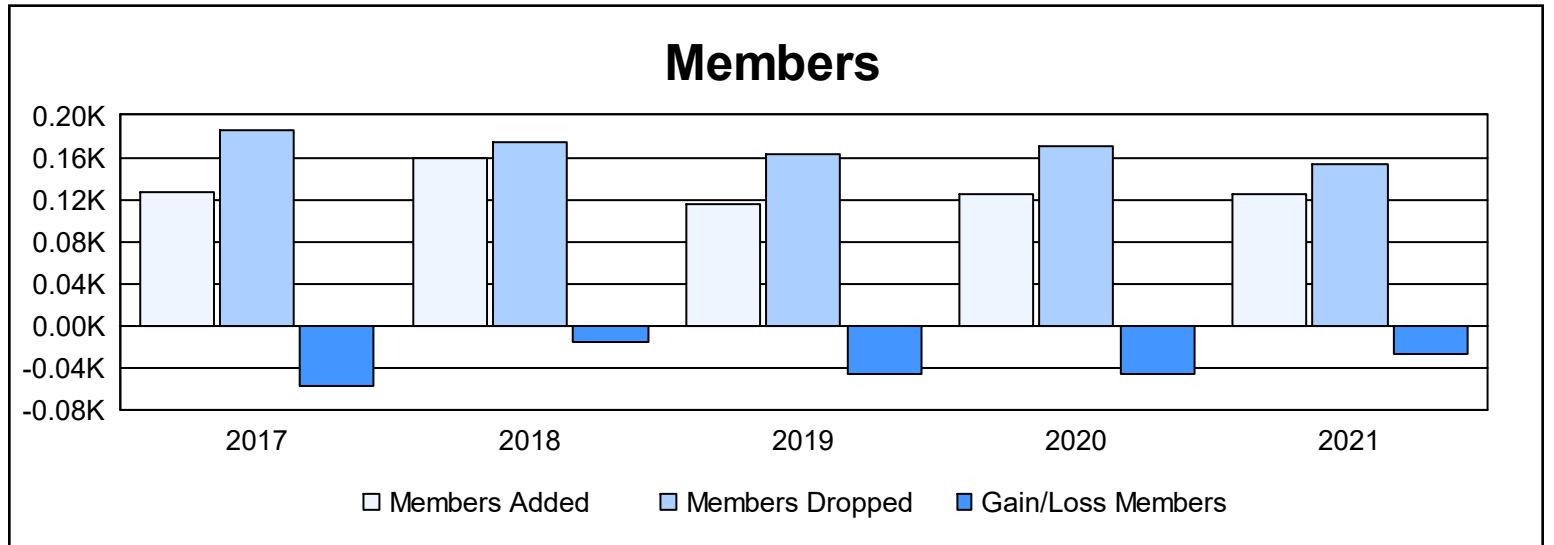

Year	New Clubs	Dropped Clubs	Gain/ Loss Clubs	New Members	Charter Members	Reinstate Members	Transfer Members	Total Member Added	Total Members Dropped	Gain/ Loss Members
2016-2017	0	0	0	121	1	2	3	127	185	-58
2017-2018	0	0	0	151	0	1	8	160	175	-15
2018-2019	0	0	0	107	0	6	3	116	163	-47
2019-2020	1	1	0	94	23	3	4	124	170	-46
2020-2021	2	1	1	67	46	6	6	125	153	-28
<b>Average</b>	<b>1</b>	<b>0</b>	<b>0</b>	<b>108</b>	<b>14</b>	<b>4</b>	<b>5</b>	<b>130</b>	<b>169</b>	<b>-39</b>

### Membership Composition June 2021 Cumulative