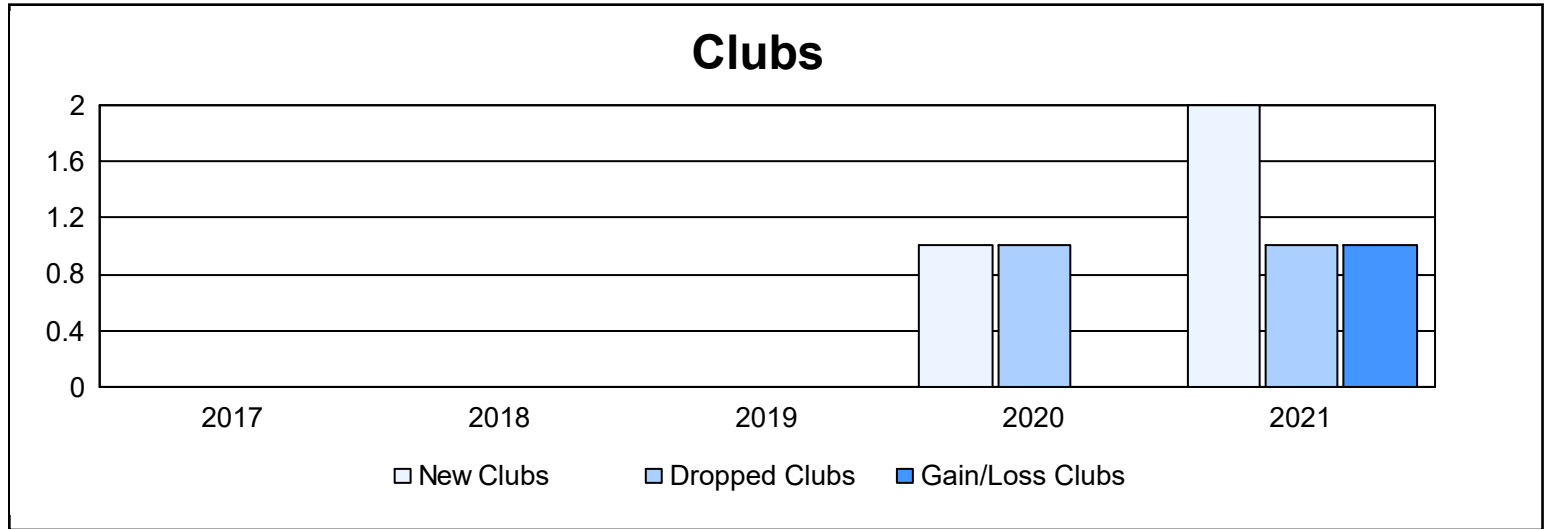

Year	New Clubs	Dropped Clubs	Gain/ Loss Clubs	New Members	Charter Members	Reinstate Members	Transfer Members	Total Member Added	Total Members Dropped	Gain/ Loss Members
2016-2017	0	0	0	121	1	2	3	127	185	-58
2017-2018	0	0	0	151	0	1	8	160	175	-15
2018-2019	0	0	0	107	0	6	3	116	163	-47
2019-2020	1	1	0	94	23	3	4	124	170	-46
2020-2021	2	1	1	67	46	6	6	125	153	-28
<b>Average</b>	<b>1</b>	<b>0</b>	<b>0</b>	<b>108</b>	<b>14</b>	<b>4</b>	<b>5</b>	<b>130</b>	<b>169</b>	<b>-39</b>

### Membership Composition June 2021 Cumulative